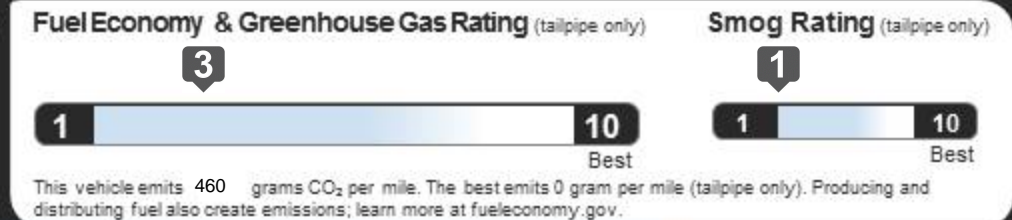

Actual results will vary for many reasons, including driving conditions and how you drive and maintain your vehicle. The average new vehicle gets 26 MPG and costs $7,000 to fuel over 5 years. Cost estimates are based on 15,000 miles per year at $2.80 per gallon. MPGe is miles per gasoline gallon equivalent. Vehicle omissions are a significant cause of climate change and smog.

fueleconomy.gov
Calculate personalized estimates and compare vehicles

V.I.N.: ZAM57XSA0L1354157
Importation: PORT BRUNSWICK
Ship to: MASERATI OF CHARLESTON
1501 SAVANNAH HWY, CHARLESTON, SC 29407

Maserati North America, Inc. One Chrysler Drive, Auburn Hills, MI 48326-2766

MaseratiUSA.com
#MaseratiUSA