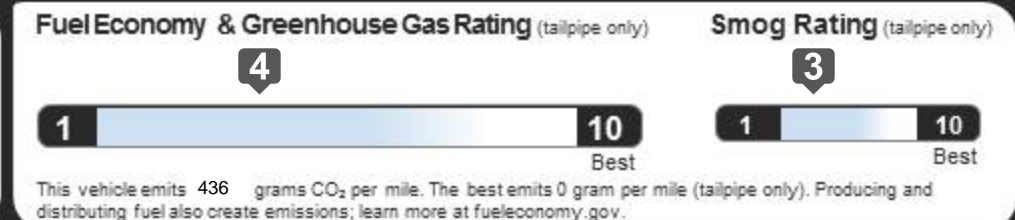

Actual results will vary for many reasons, including driving conditions and how you drive and maintain your vehicle. The average new vehicle gets 28 MPG and costs $8,000 to fuel over 5 years. Cost estimates are based on 15,000 miles per year at $3.65 per gallon. MPGe is miles per gasoline gallon equivalent. Vehicle emissions are a significant cause of climate change and smog.

fueleconomy.gov

Calculate personalized estimates and compare vehicles

V.I.N.: ZAM57XSA6PX411108
Importation: PORT HUENEME
Ship to: MASERATI OF HAWAII
888 KAPIOLANI BLVD., HONOLULU, HI 96813

Maserati North America, Inc. One Chrysler Drive, Auburn Hills, MI 48326-2766

MaseratiUSA.com

#MaseratiUSA