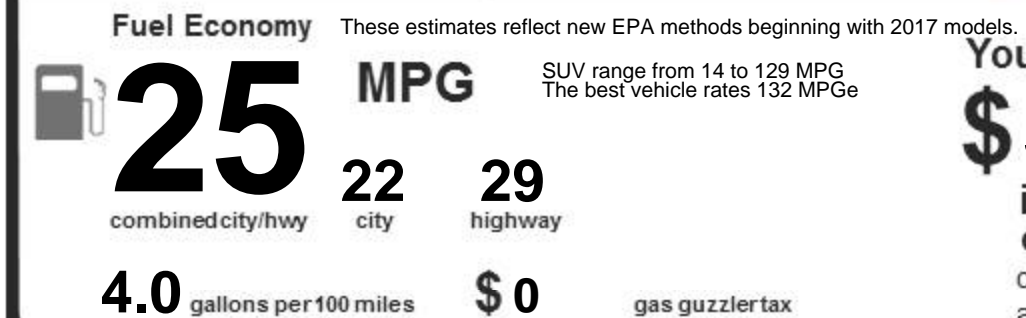

Suggested Price (as equipped):

Destination Charges	\$1,195	
Preparation and Delivery	300	
Gas Guzzler Tax	0	*Total \$66,697

*Gasoline, license and title fees, luxury, state and local taxes, dealer installed accessories are not included.
 **Excluding Alaska & Hawaii

FOR THIS VEHICLE:
 FINAL ASSEMBLY POINT:
CASSINO, ITALY
 COUNTRY OF ORIGIN:
ENGINE: ITALY
TRANSMISSION: GERMANY

GOVERNMENT SAFETY RATINGS

This vehicle has not been rated by the government for frontal crash, side crash or rollover risk.

Source: National Highway Traffic Safety Administration (NHTSA).

www.safercar.gov or 1-888-327-4236

EPA DOT Fuel Economy and Environment

Gasoline Vehicle

You spend **\$3,000** in fuel costs over 5 years compared to the average new vehicle.

Annual fuel cost **\$2,200**

Actual results will vary for many reasons, including driving conditions and how you drive and maintain your vehicle. The average new vehicle gets 28 MPG and costs \$8,000 to fuel over 5 years. Cost estimates are based on 15,000 miles per year at \$3.65 per gallon. MPGe is miles per gasoline gallon equivalent. Vehicle emissions are a significant cause of climate change and smog.