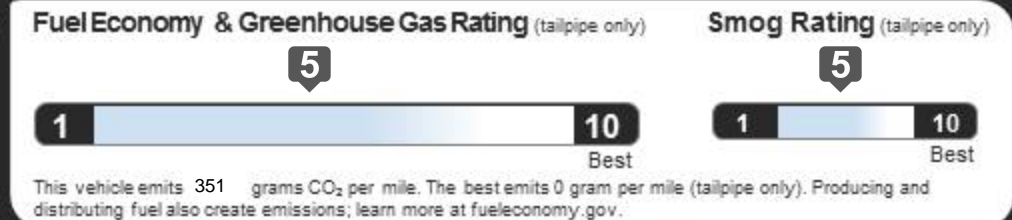

Actual results will vary for many reasons, including driving conditions and how you drive and maintain your vehicle. The average new vehicle gets 28 MPG and costs $8,000 to fuel over 5 years. Cost estimates are based on 15,000 miles per year at $3.65 per gallon. MPGe is miles per gasoline gallon equivalent. Vehicle emissions are a significant cause of climate change and smog.

fueleconomy.gov
Calculate personalized estimates and compare vehicles

V.I.N.: ZN682AVA3P7425314
Importation: PORT BRUNSWICK
Ship to: MASERATI OF FT LAUDERDALE
5750 N FEDERAL HWY, FT LAUDERDALE, FL 33308

Maserati North America, Inc. One Chrysler Drive, Auburn Hills, MI 48326-2766

MaseratiUSA.com
#MaseratiUSA