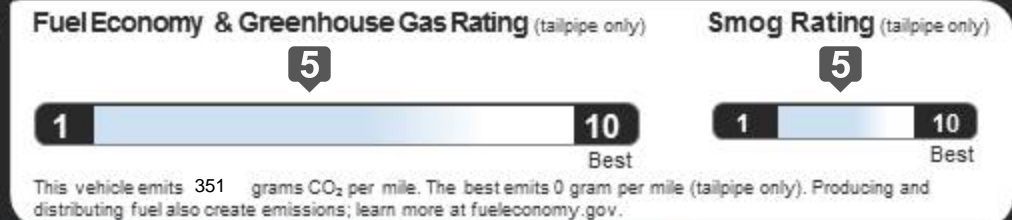

### EPA DOT Fuel Economy and Environment

Gasoline Vehicle

You spend **\$3,000** in fuel costs over 5 years compared to the average new vehicle.

Annual fuel cost **\$2,200**

Actual results will vary for many reasons, including driving conditions and how you drive and maintain your vehicle. The average new vehicle gets 28 MPG and costs \$8,000 to fuel over 5 years. Cost estimates are based on 15,000 miles per year at \$3.65 per gallon. MPGe is miles per gasoline gallon equivalent. Vehicle emissions are a significant cause of climate change and smog.