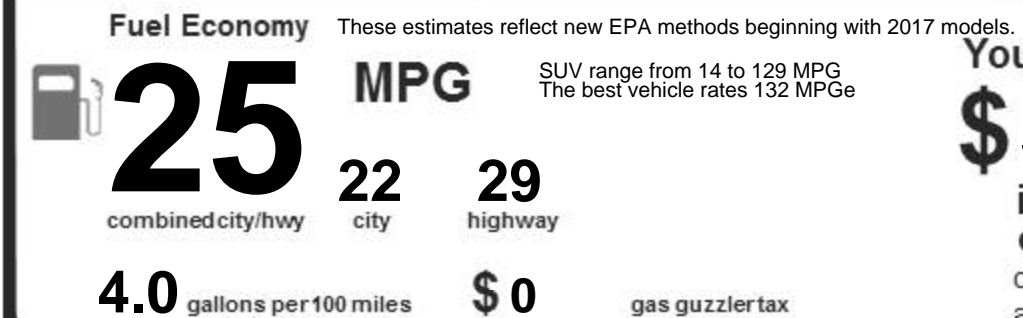

### EPA DOT Fuel Economy and Environment

Gasoline Vehicle

You spend **\$3,000** in fuel costs over 5 years compared to the average new vehicle.

Annual fuel cost **\$2,200**

Actual results will vary for many reasons, including driving conditions and how you drive and maintain your vehicle. The average new vehicle gets 28 MPG and costs \$8,000 to fuel over 5 years. Cost estimates are based on 15,000 miles per year at \$3.65 per gallon. MPGe is miles per gasoline gallon equivalent. Vehicle emissions are a significant cause of climate change and smog.