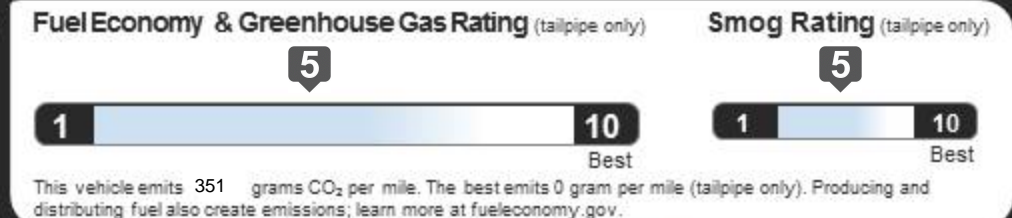

EPA DOT Fuel Economy and Environment

Gasoline Vehicle

You spend **\$3,000** in fuel costs over 5 years compared to the average new vehicle.

Annual fuel cost **\$2,200**

Actual results will vary for many reasons, including driving conditions and how you drive and maintain your vehicle. The average new vehicle gets 28 MPG and costs \$8,000 to fuel over 5 years. Cost estimates are based on 15,000 miles per year at \$3.65 per gallon. MPGe is miles per gasoline gallon equivalent. Vehicle emissions are a significant cause of climate change and smog.