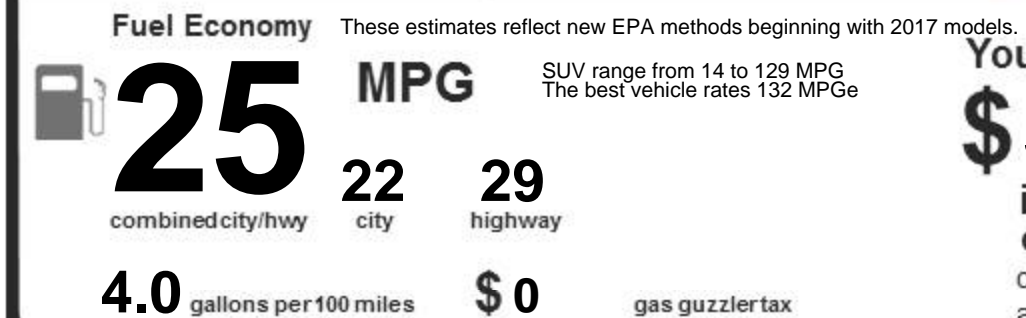

Color Exterior **BIANCO ASTRO** Interior **716-CHOCOLATE/CHOCO./CHOCOMATE** MSRP **\$63,500**

2023 GRECALE GT

The Grecale GT with AWD embodies the brand's most urban and contemporary spirit and features standard LED headlamps, aluminum paddle shifters, autonomous emergency braking and Sonus Faber Premium 14-speaker audio system.

EPA DOT Fuel Economy and Environment

Gasoline Vehicle

You spend **\$3,000** in fuel costs over 5 years compared to the average new vehicle.

Annual fuel cost **\$2,200**

Actual results will vary for many reasons, including driving conditions and how you drive and maintain your vehicle. The average new vehicle gets 28 MPG and costs \$8,000 to fuel over 5 years. Cost estimates are based on 15,000 miles per year at \$3.65 per gallon. MPGe is miles per gasoline gallon equivalent. Vehicle emissions are a significant cause of climate change and smog.