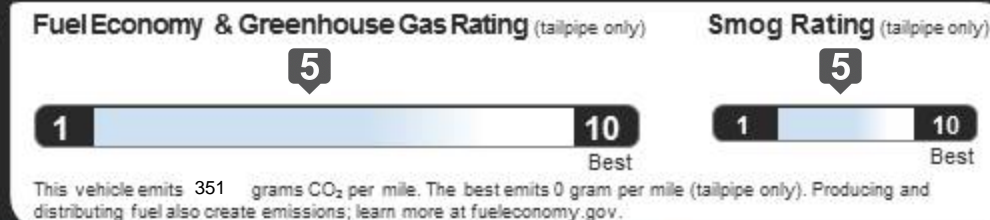

Actual results will vary for many reasons, including driving conditions and how you drive and maintain your vehicle. The average new vehicle gets 28 MPG and costs $9,750 to fuel over 5 years. Cost estimates are based on 15,000 miles per year at $4.30 per gallon. MPGe is miles per gasoline gallon equivalent. Vehicle emissions are a significant cause of climate change and smog.

fueleconomy.gov

Calculate personalized estimates and compare vehicles

V.I.N.: ZN6PMDAA1R7455296
Importation: PORT BRUNSWICK
Ship to: MASERATI OF ATLANTA
11875 ALPHARETTA HIGHWAY, ROSWELL, GA 30076

Maserati North America, Inc. One Chrysler Drive, Auburn Hills, MI 48326-2766

MaseratiUSA.com

#MaseratiUSA