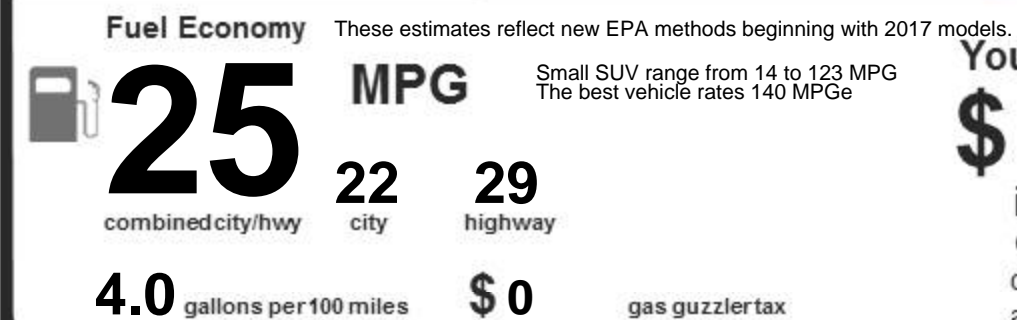

Color Exterior **BIANCO ASTRO** Interior **NERO/NERO/NERO-829** / MSRP **\$69,900**

2024 GRECALE GT

The Grecale GT embodies the brand's most urban and contemporary spirit and features standard AWD, LED headlamps, heated front seats, aluminum paddle shifters, and Sonus Faber Premium 14-speaker audio system.

Suggested Price (as equipped):

Destination Charges	\$1,195	
Preparation and Delivery	300	
Gas Guzzler Tax	0	*Total \$74,660

*Gasoline, license and title fees, luxury, state and local taxes, dealer installed accessories are not included.
**Excluding Alaska & Hawaii

FOR THIS VEHICLE:
FINAL ASSEMBLY POINT:
CASSINO, ITALY

COUNTRY OF ORIGIN:
ENGINE: ITALY
TRANSMISSION: GERMANY

GOVERNMENT SAFETY RATINGS

This vehicle has not been rated by the government for frontal crash, side crash or rollover risk.

Source: National Highway Traffic Safety Administration (NHTSA).

www.safercar.gov or 1-888-327-4236

EPA DOT Fuel Economy and Environment

Gasoline Vehicle

You spend **\$3,250** in fuel costs over 5 years compared to the average new vehicle.