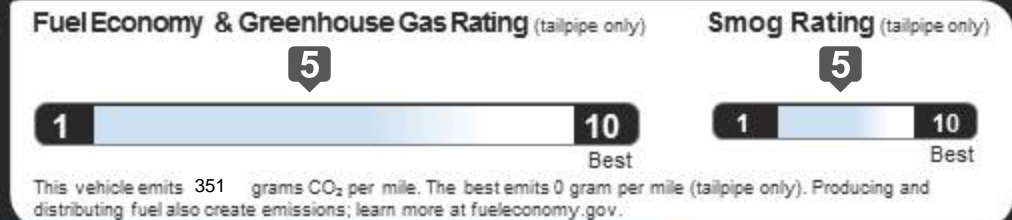

www.safercar.gov or 1-888-327-4236

EPA DOT Fuel Economy and Environment

Gasoline Vehicle

You spend **\$3,250** in fuel costs over 5 years compared to the average new vehicle.

Annual fuel cost **\$2,600**

Actual results will vary for many reasons, including driving conditions and how you drive and maintain your vehicle. The average new vehicle gets 28 MPG and costs \$9,750 to fuel over 5 years. Cost estimates are based on 15,000 miles per year at \$4.30 per gallon. MPGe is miles per gasoline gallon equivalent. Vehicle emissions are a significant cause of climate change and smog.