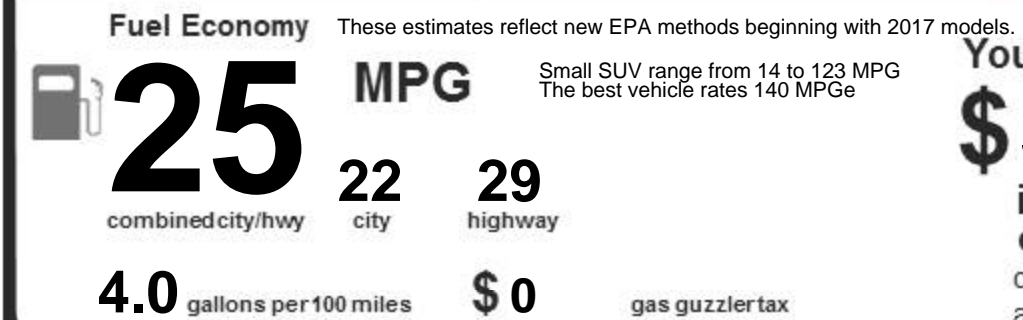

Color Exterior **BIANCO ASTRO** Interior **NERO/NERO/NERO-829** / MSRP **\$69,900**

2024 GRECALE GT

The Grecale GT embodies the brand's most urban and contemporary spirit and features standard AWD, LED headlamps, heated front seats, aluminum paddle shifters, and Sonus Faber Premium 14-speaker audio system.

Suggested Price (as equipped):

Destination Charges	\$1,195	
Preparation and Delivery	300	
Gas Guzzler Tax	0	*Total \$75,710

*Gasoline, license and title fees, luxury, state and local taxes, dealer installed accessories are not included.
**Excluding Alaska & Hawaii

FOR THIS VEHICLE:
FINAL ASSEMBLY POINT:
CASSINO, ITALY
COUNTRY OF ORIGIN:
ENGINE: ITALY
TRANSMISSION: GERMANY

GOVERNMENT SAFETY RATINGS

This vehicle has not been rated by the government for frontal crash, side crash or rollover risk.
Source: National Highway Traffic Safety Administration (NHTSA).

www.safercar.gov or 1-888-327-4236

EPA DOT Fuel Economy and Environment

Gasoline Vehicle

You spend **\$3,250** in fuel costs over 5 years compared to the average new vehicle.

Annual fuel cost **\$2,600**

Actual results will vary for many reasons, including driving conditions and how you drive and maintain your vehicle. The average new vehicle gets 28 MPG and costs \$9,750 to fuel over 5 years. Cost estimates are based on 15,000 miles per year at \$4.30 per gallon. MPGe is miles per gasoline gallon equivalent. Vehicle emissions are a significant cause of climate change and smog.