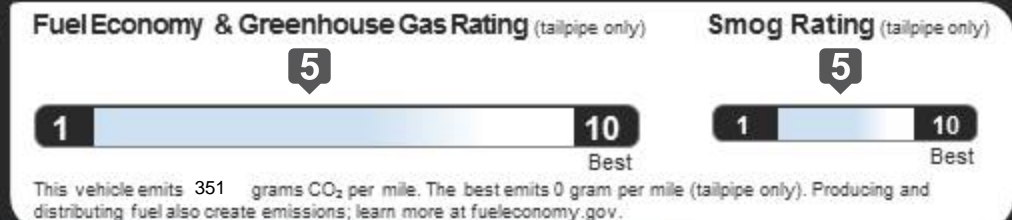

### EPA DOT Fuel Economy and Environment

Gasoline Vehicle

You spend **\$3,250** in fuel costs over 5 years compared to the average new vehicle.

Annual fuel cost **\$2,600**

Actual results will vary for many reasons, including driving conditions and how you drive and maintain your vehicle. The average new vehicle gets 28 MPG and costs \$9,750 to fuel over 5 years. Cost estimates are based on 15,000 miles per year at \$4.30 per gallon. MPGe is miles per gasoline gallon equivalent. Vehicle emissions are a significant cause of climate change and smog.