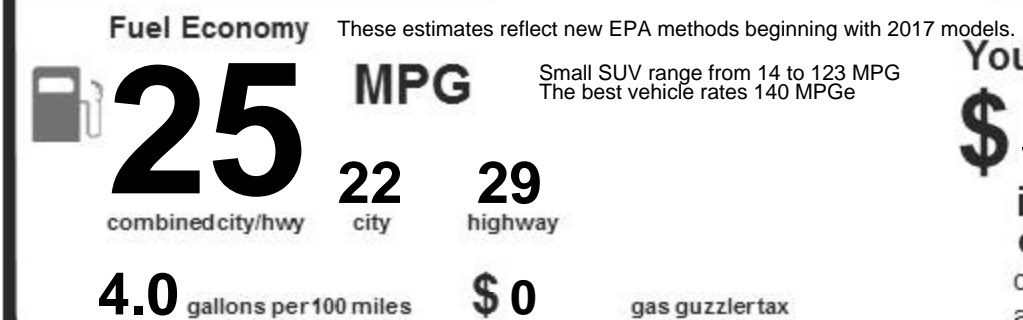

### EPA DOT Fuel Economy and Environment

Gasoline Vehicle

You spend **\$3,250** in fuel costs over 5 years compared to the average new vehicle.

Annual fuel cost **\$2,600**

Actual results will vary for many reasons, including driving conditions and how you drive and maintain your vehicle. The average new vehicle gets 28 MPG and costs \$9,750 to fuel over 5 years. Cost estimates are based on 15,000 miles per year at \$4.30 per gallon. MPGe is miles per gasoline gallon equivalent. Vehicle emissions are a significant cause of climate change and smog.