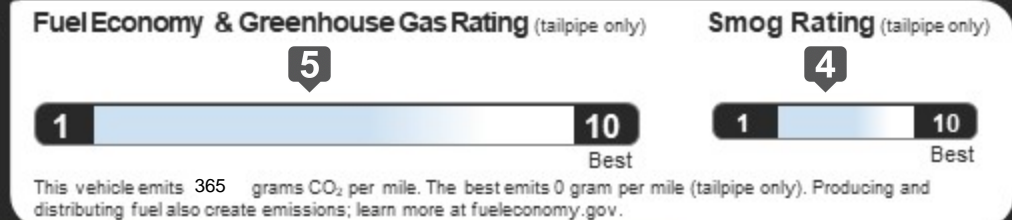

Actual results will vary for many reasons, including driving conditions and how you drive and maintain your vehicle. The average new vehicle gets 28 MPG and costs $9,500 to fuel over 5 years. Cost estimates are based on 15,000 miles per year at $4.25 per gallon. MPGe is miles per gasoline gallon equivalent. Vehicle omissions are a significant cause of climate change and smog.

fueleconomy.gov
Calculate personalized estimates and compare vehicles

V.I.N.: ZN6PMDBA6S7460711
Importation: PORT NEWARK
Ship to: TODD MASERATI ALFA ROMEO OF DANBURY
52 NEWTOWN RD, DANBURY, CT 06810
Maserati North America, Inc. 800 Chrysler Drive, Auburn Hills, MI 48326

Maserati.com