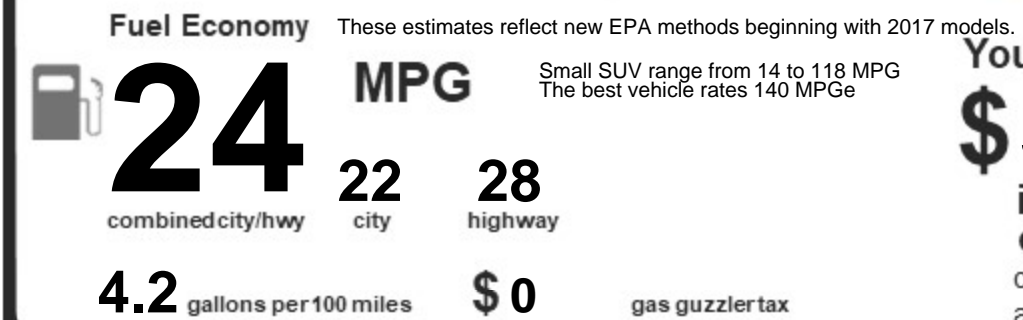

Suggested Price (as equipped):

Destination Charges	\$1,195	
Preparation and Delivery	300	
Gas Guzzler Tax	0	*Total \$85,625

*Gasoline, license and title fees, luxury, state and local taxes, dealer installed accessories are not included.
 **Excluding Alaska & Hawaii

FOR THIS VEHICLE:
FINAL ASSEMBLY POINT:
CASSINO, ITALY
COUNTRY OF ORIGIN:
ENGINE: ITALY
TRANSMISSION: GERMANY

GOVERNMENT SAFETY RATINGS

This vehicle has not been rated by the government for frontal crash, side crash or rollover risk.

Source: National Highway Traffic Safety Administration (NHTSA).

www.safercar.gov or 1-888-327-4236

EPA DOT Fuel Economy and Environment

Gasoline Vehicle

You spend \$3,750
 in fuel costs over 5 years compared to the average new vehicle.

Annual fuel cost **\$2,650**

Actual results will vary for many reasons, including driving conditions and how you drive and maintain your vehicle. The average new vehicle gets 28 MPG and costs \$9,500 to fuel over 5 years. Cost estimates are based on 15,000 miles per year at \$4.25 per gallon. MPGe is miles per gasoline gallon equivalent. Vehicle omissions are a significant cause of climate change and smog.