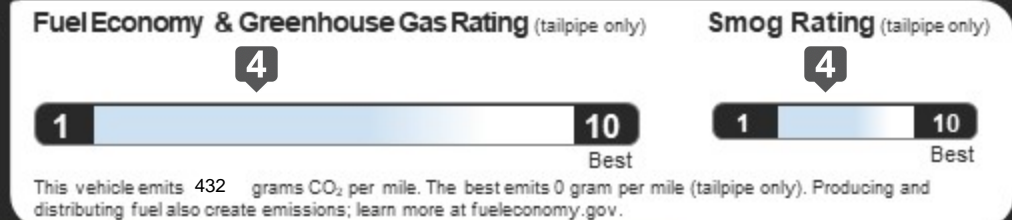

Actual results will vary for many reasons, including driving conditions and how you drive and maintain your vehicle. The average new vehicle gets 28 MPG and costs $9,500 to fuel over 5 years. Cost estimates are based on 15,000 miles per year at $4.25 per gallon. MPGe is miles per gasoline gallon equivalent. Vehicle omissions are a significant cause of climate change and smog.

fueleconomy.gov

Calculate personalized estimates and compare vehicles

V.I.N.: **ZN6PMDGC6T7466794**
Importation: **PORT NEWARK**
Ship to: **MASERATI OF CINCINNATI**
4109 PLAINVILLE ROAD, CINCINNATI, OH 45227
Maserati North America, Inc. 800 Chrysler Drive, Auburn Hills, MI 48326

Maserati.com