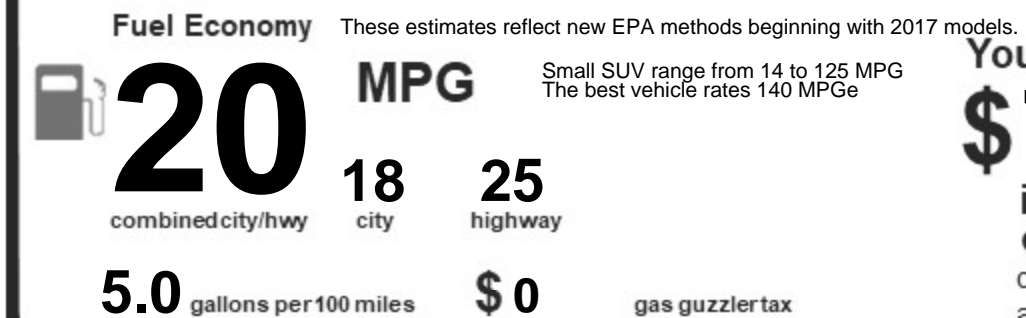

Destination Charges	\$1,695	
Preparation and Delivery	300	
Gas Guzzler Tax	0	*Total \$93,505

*Gasoline, license and title fees, luxury, state and local taxes, dealer installed accessories are not included.
 **Excluding Alaska & Hawaii

FOR THIS VEHICLE:
FINAL ASSEMBLY POINT:
CASSINO, ITALY
COUNTRY OF ORIGIN:
ENGINE: ITALY
TRANSMISSION: GERMANY

GOVERNMENT SAFETY RATINGS

This vehicle has not been rated by the government for frontal crash, side crash or rollover risk.

Source: National Highway Traffic Safety Administration (NHTSA).

www.safercar.gov or 1-888-327-4236

EPA DOT Fuel Economy and Environment

Gasoline Vehicle

You spend \$7,000
 in fuel costs over 5 years compared to the average new vehicle.

Annual fuel cost \$3,100

Actual results will vary for many reasons, including driving conditions and how you drive and maintain your vehicle. The average new vehicle gets 28 MPG and costs \$9,500 to fuel over 5 years. Cost estimates are based on 15,000 miles per year at \$4.25 per gallon. MPGe is miles per gasoline gallon equivalent. Vehicle omissions are a significant cause of climate change and smog.